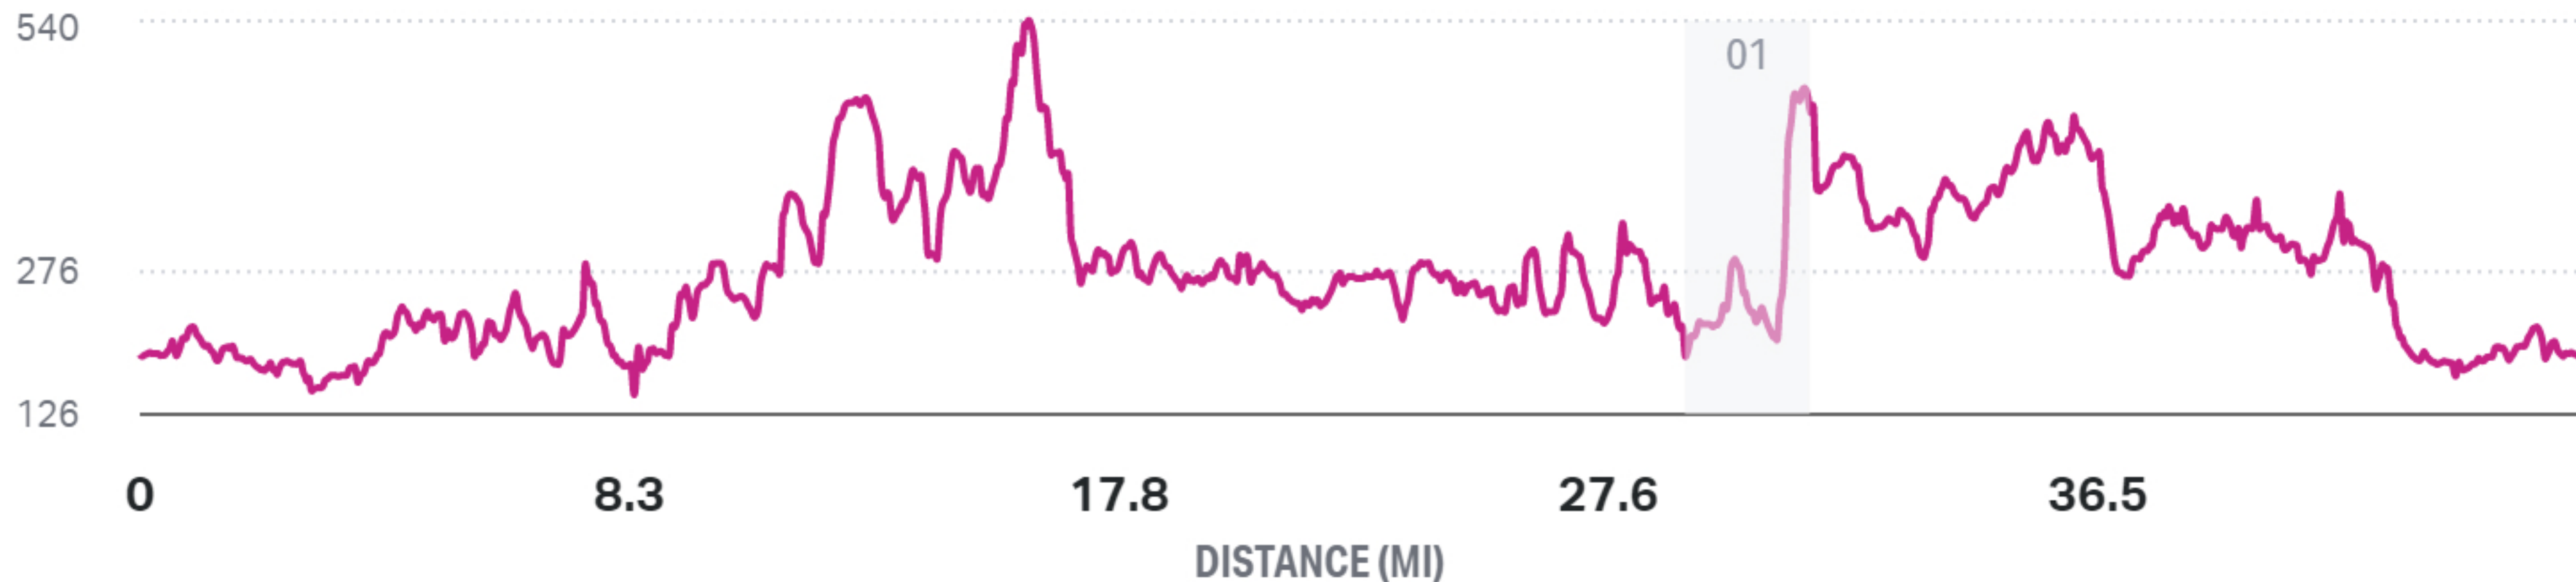

ERRACE - Mary Russell 50 Mile Course Profile

START

189 ft

MAX

540 ft

GAIN

2,322 ft

CLIMB DETAILS

[LEARN MORE](#)

CATEGORY

AVG.GRADE

ELEVATION

DISTANCE

01

1.5%

GAIN **225 ft**

LENGTH **2.80 mi**