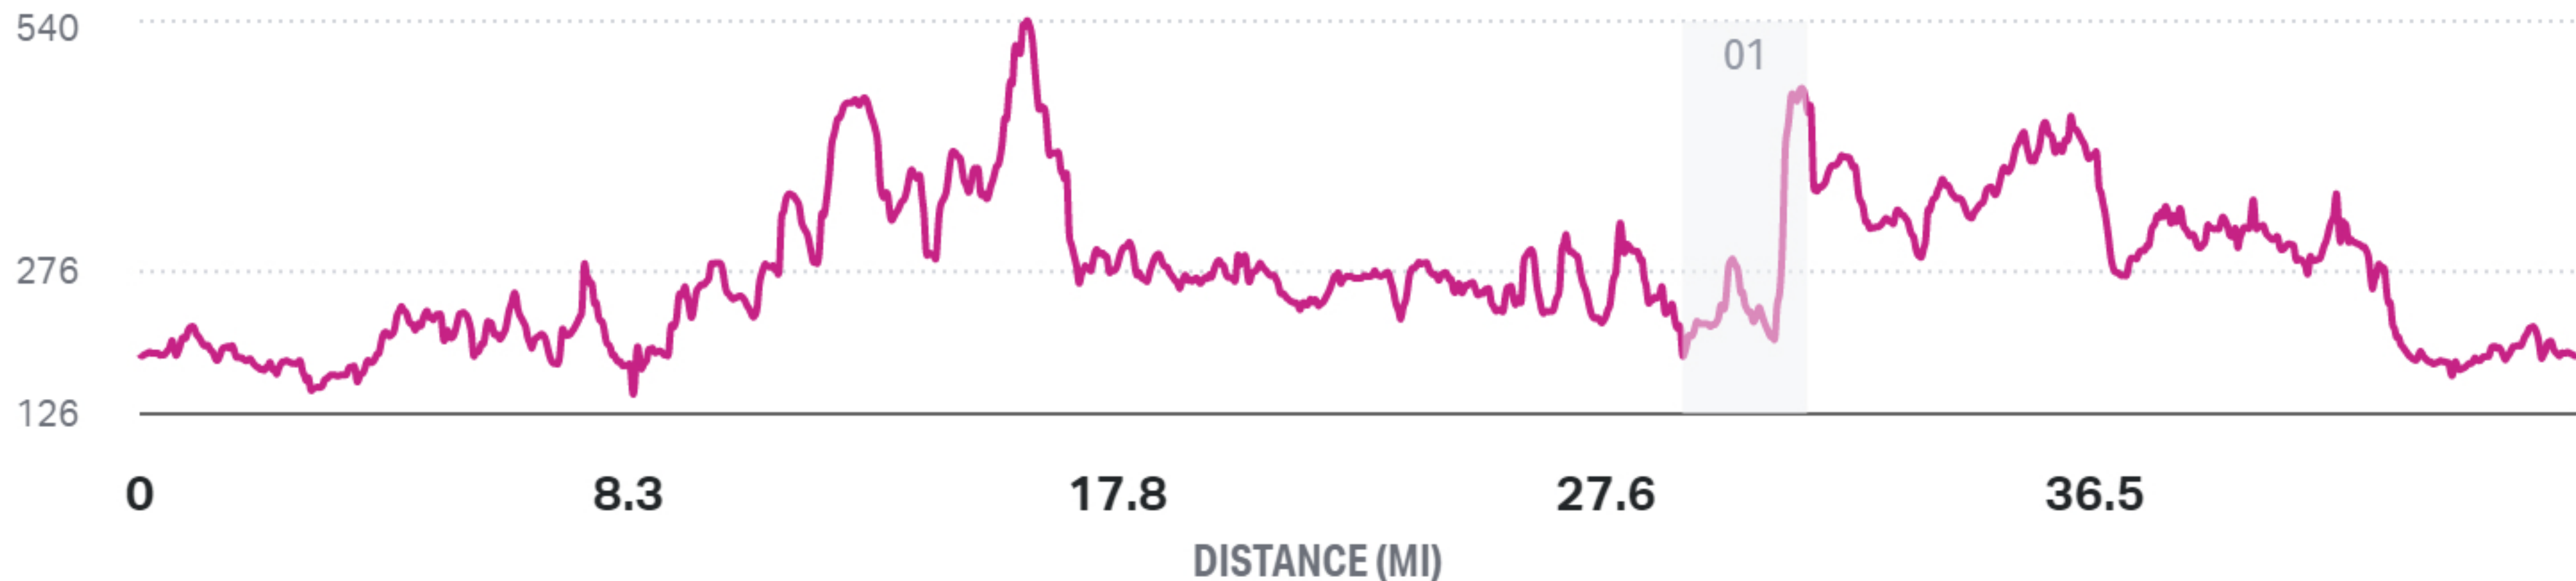

↗ ELEVATION (FT)

START

189 ft

MAX

540 ft

GAIN

2,322 ft

▲ CLIMB DETAILS

[LEARN MORE](#)

CATEGORY

AVG.GRADE

ELEVATION

DISTANCE

01

1.5%

GAIN **225 ft**

LENGTH **2.80 mi**